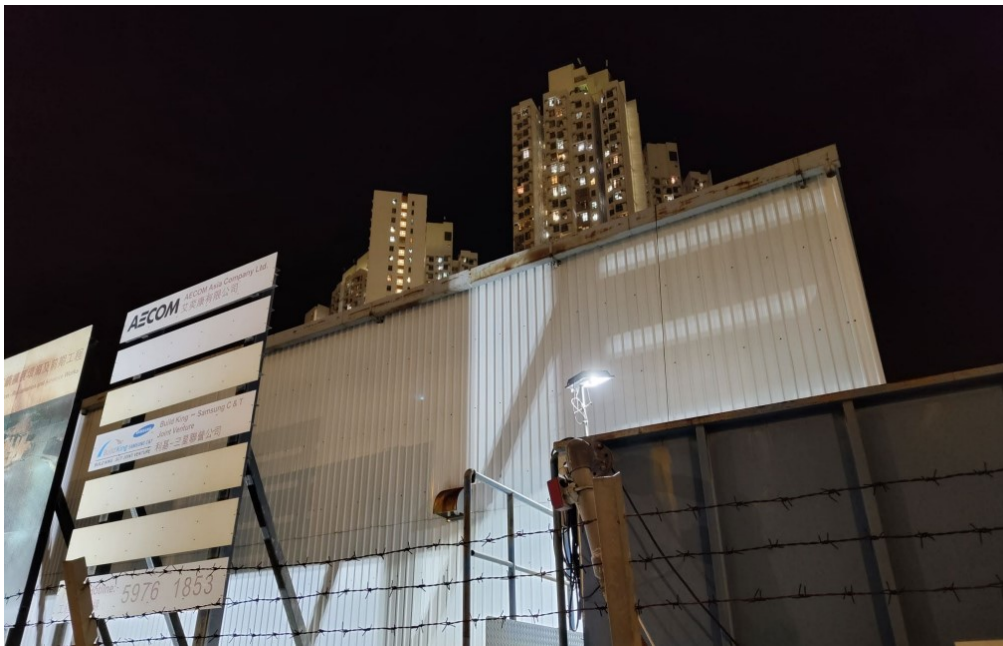

Photo 3 - Natural Rock Material/ Planting for Artificial Seawall

Photo 4 - Control of night-time lighting using light hooding